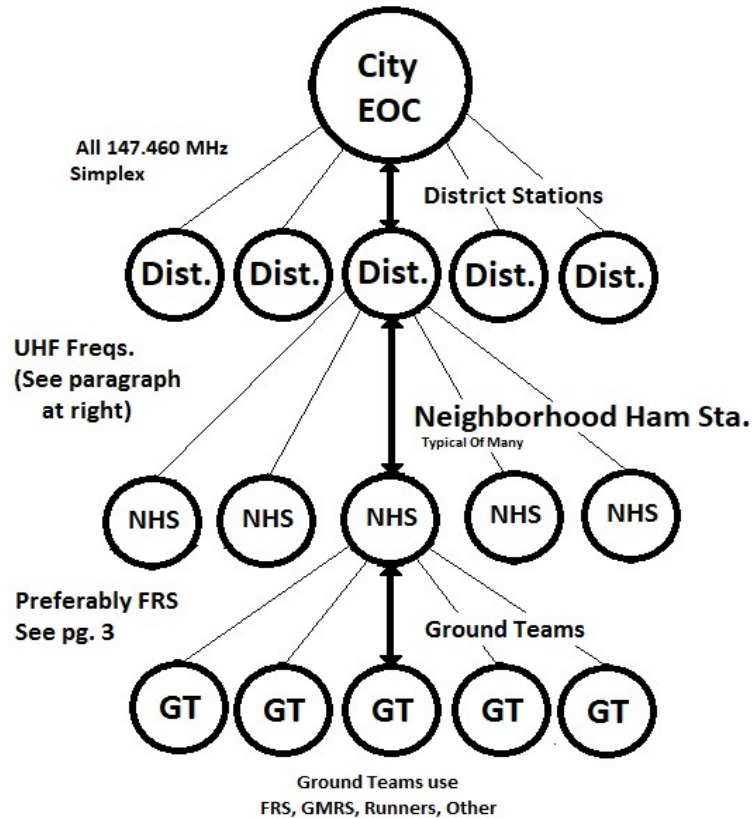

# Eugene Emergency Communication Operation Plan

## District Amateur Radio (Ham) Station

District Station to/from EOC via VHF Radio on **147.46 MHz Simplex**

District Station to/from Neighborhood Ham Station via UHF RADIO.

UHF SIMPLEX FREQUENCY \_\_\_\_\_ For This Neighborhood Ham Station

VHF Repeater, if available: 146.880 Mhz, PL Tone 100.0

**UHF:** NW District: 441.550 MHz Simplex    NE District: 441.575 MHz Simplex  
 SW District: 441.600 MHz Simplex    SE1 District: 445.975 MHz Simplex  
 SE2 District: 446.050 MHz Simplex  
 SE3 District: 446.075 MHz Simplex

Neighborhood Teams use FRS, GMRS, Other to/from Neighborhood Stations.