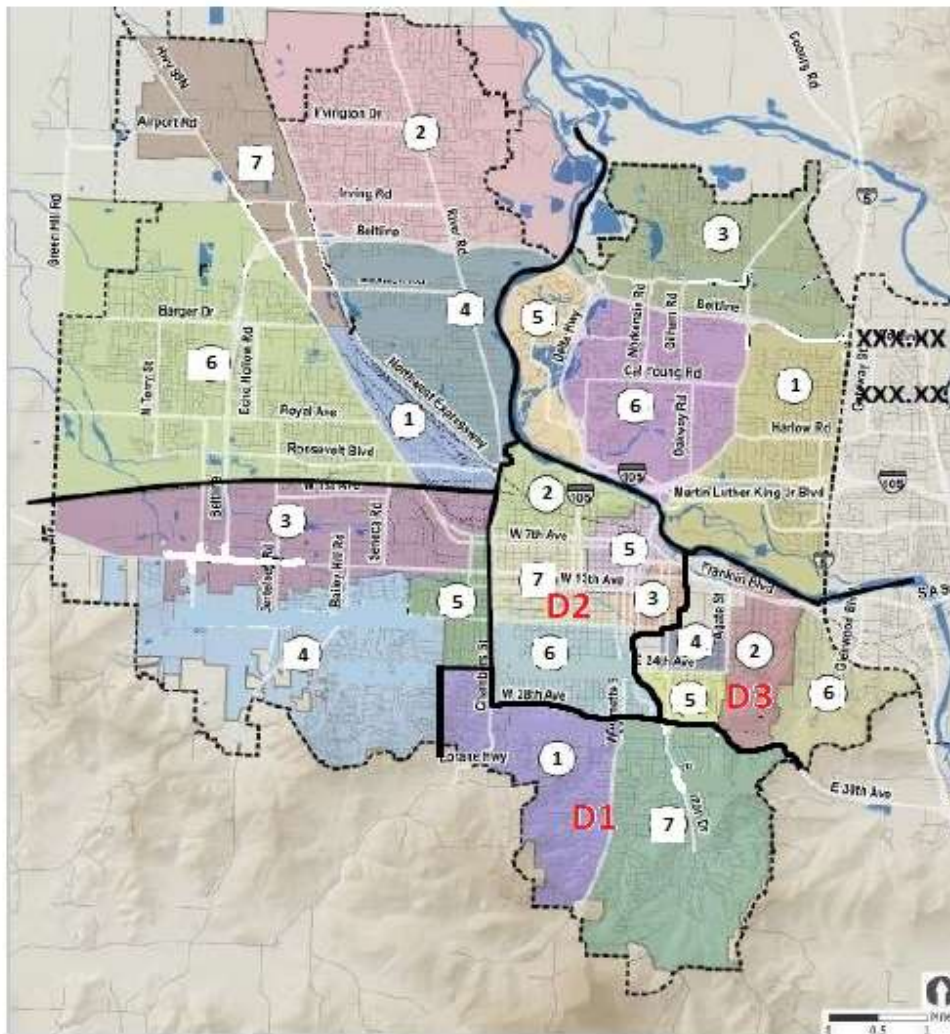

Eugene Emcomm FRS Radio Channel Usage Map

Neighborhood Organization

EmComm channel   EmComm alternate

Northwest District

Active Bethel Citizens	6	20
Industrial Corridor Community Organization	7	21
River Road Community Organization	4	18
Santa Clara Community Organization	2	16
Trainsong Neighbors	1	15

Northeast District

Cal Young Neighborhood Association	6	20
Goodpasture Island Neighbors	5	19
Harlow Neighbors	1	15
Northeast Neighbors	3	17

Southwest District

Churchill Area Neighbors	4	18
Far West Neighborhood Association	5	19
West Eugene Community Organization	3	17

Southeast District 1

Southeast Neighbors	7	21
Southwest Hills Neighborhood Association	1	15

Southeast District 2

Downtown Neighborhood Association	5	19
Friendly Area Neighbors	6	20
Jefferson Westside Neighbors	7	21
West University Neighbors	3	17
West Eugene Community Organization	2	16

Southeast District 3

Amazon Neighbors Associations	5	19
Fairmount Neighbors	2	16
Laurel Hill Valley Citizens	6	20
South University Neighborhood Association	4	18