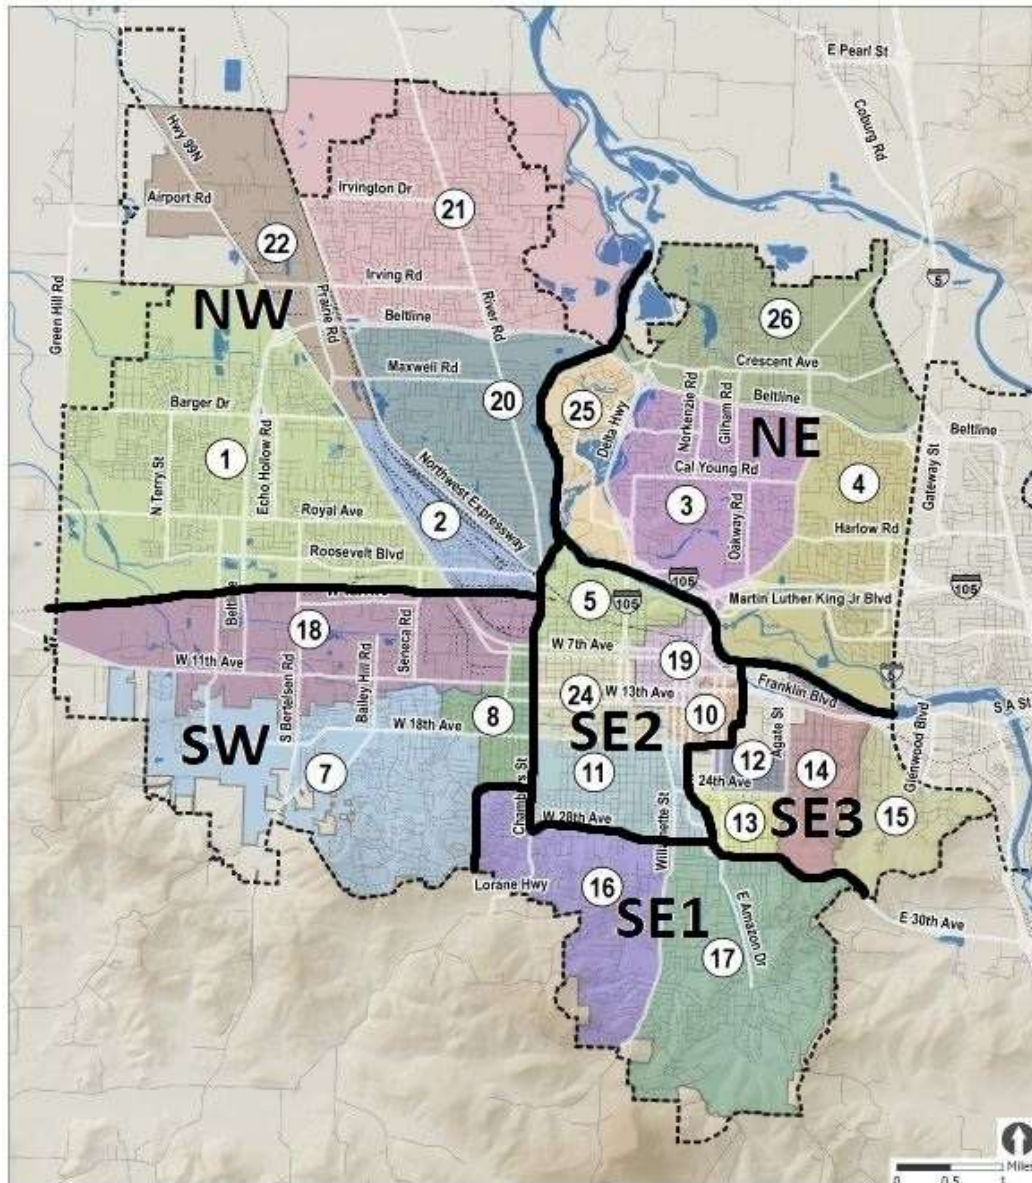

### Southeast District 1

Southeast Neighbors	7	21
Southwest Hills Neighborhood Association	1	15

### Southeast District 2

Downtown Neighborhood Association	5	19
Friendly Area Neighbors	6	20
Jefferson Westside Neighbors	7	21
West University Neighbors	3	17
West Eugene Community Organization	2	16

### Southeast District 3

Amazon Neighbors Associations	5	19
Fairmount Neighbors	2	16
Laurel Hill Valley Citizens	6	20
South University Neighborhood Association	4	18

# Eugene EmComm District Map

(District to/from EOC freq: 147.460 MHz Simplex)

Neighborhood Organization	Number On Map
<b>Northwest District – 441.550 MHz Simplex</b>	
Active Bethel Citizens	1
Industrial Corridor Community Organization	22
River Road Community Organization	20
Santa Clara Community Organization	21
Trainsong Neighbors	2
<b>Northeast District – 441.575 MHz Simplex</b>	
Cal Young Neighborhood Association	3
Goodpasture Island Neighbors	25
Harlow Neighbors	4
Northeast Neighbors	26
<b>Southwest District – 441.600 MHz Simplex</b>	
Churchill Area Neighbors	7
Far West Neighborhood Association	8
West Eugene Community Organization	18
<b>Southeast District 1 – 445.975 MHz Simplex</b>	
Southeast Neighbors	17
Southwest Hills Neighborhood Association	16
<b>Southeast District 2 – 446.050 MHz Simplex</b>	
Downtown Neighborhood Association	19
Friendly Area Neighbors	11
Jefferson Westside Neighbors	24
West University Neighbors	10
Whiteaker Community Council	5
<b>Southeast District 3 – 446.075 MHz Simplex</b>	
Amazon Neighbors Associations	13
Fairmount Neighbors	14
South University Neighborhood Association	12
Laurel Hill Valley Citizens	15